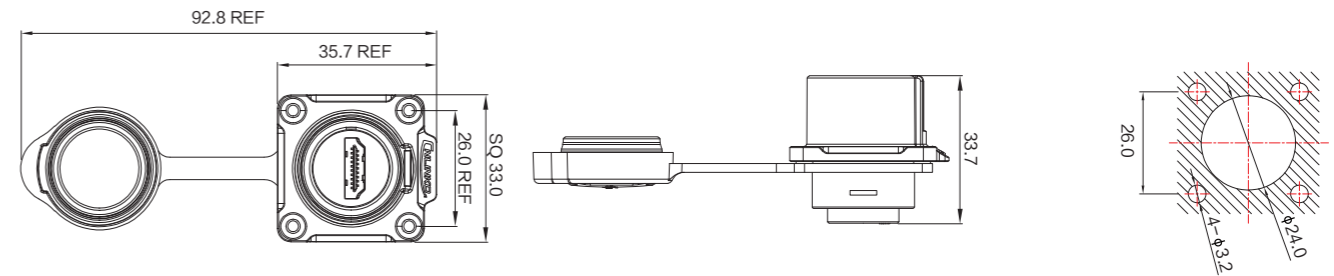

■ HDMI Flange Panel Mounting