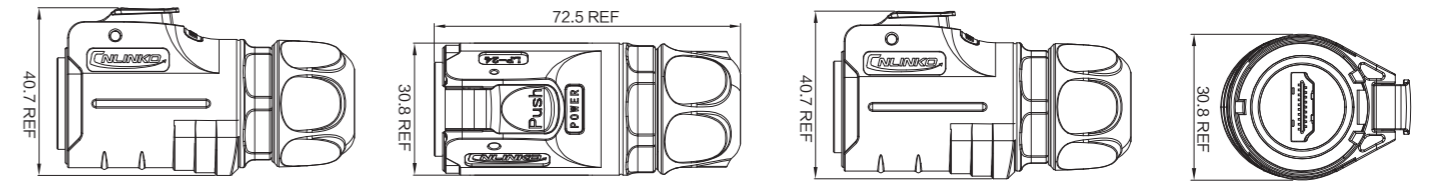

LP-24 Appearance Dimension

■ Plastic Cable connector

■ HDMI Cable connector