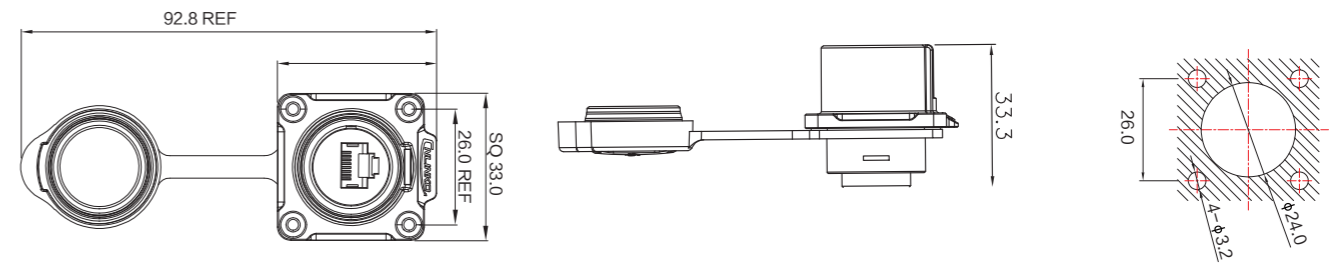

■ RJ45 Flange Panel Mounting