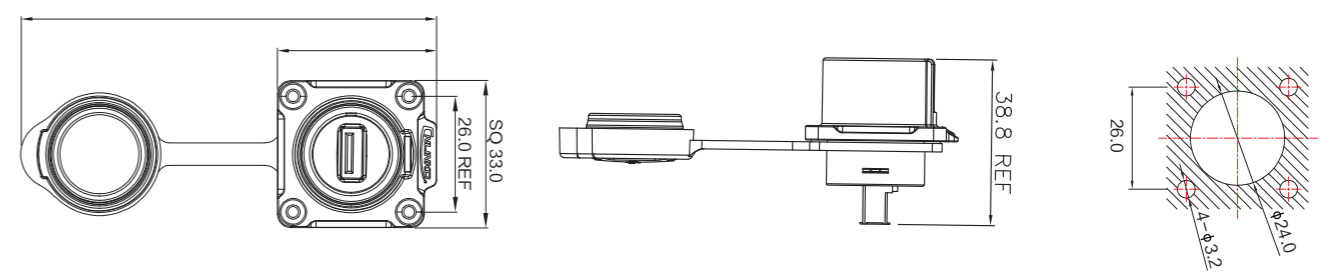

■ USB Flange Panel Mounting