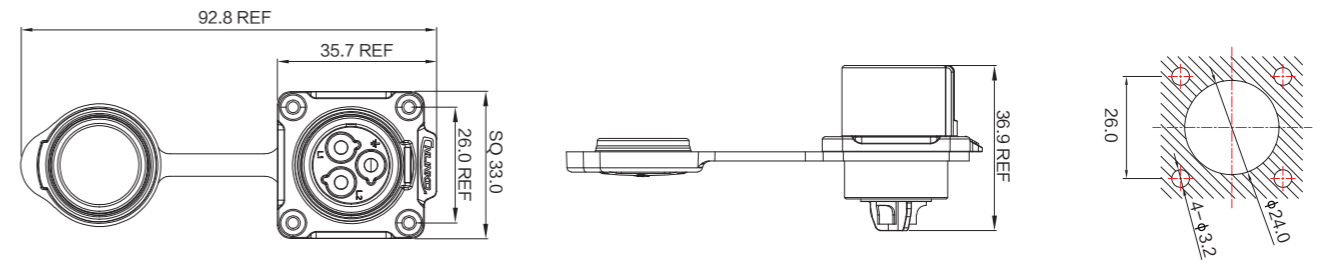

■ Power Flange Panel Mounting